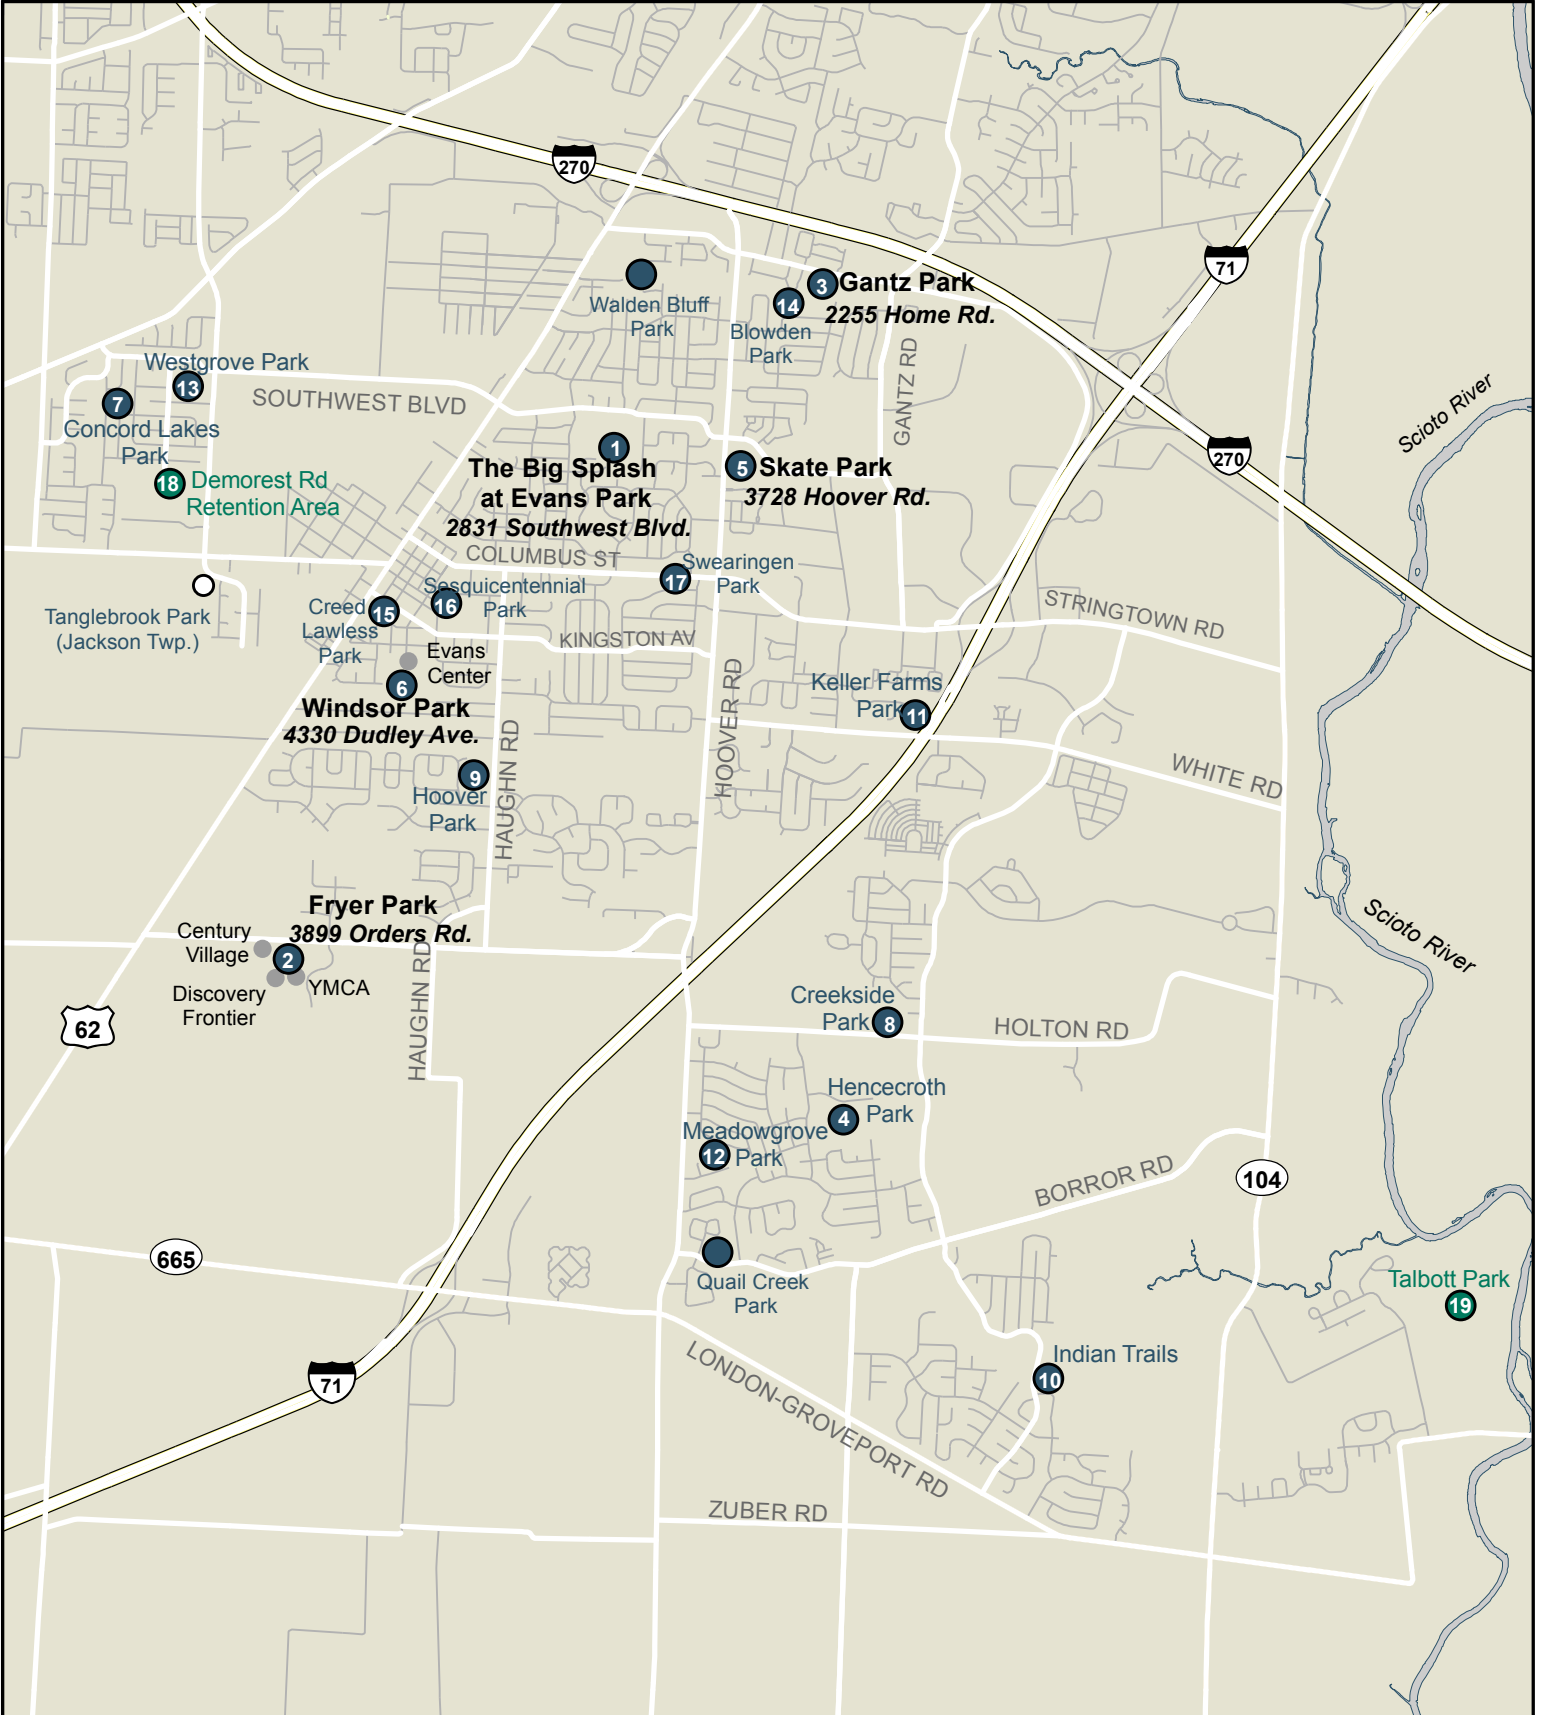

City of Grove City Park System

- Community or Neighborhood Park
- Undeveloped / Potential Park
- Township Park
- Point of Interest